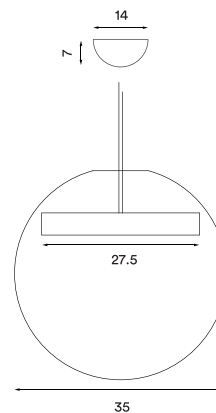

# Reveal

Reveal – Item no. 190

**Product type:** Pendant lamp

**Design:** Silje Nesdal, 2019

**Shade material:** Mouth blown glass

**Shade colour:** Grey

**Body material:** Aluminium and acrylic

**Body colour:** Brass matt and opal white

**Wire:** White rubber, 370 cm

**Bulb:** LED 10 W, 3000 K, 900 lm. Dimmable.

**Voltage:** 220V - 240V - 50/60Hz

**Net weight:** 3.5 kg

**Minimum order size:** 1

## Dimensions and light direction: